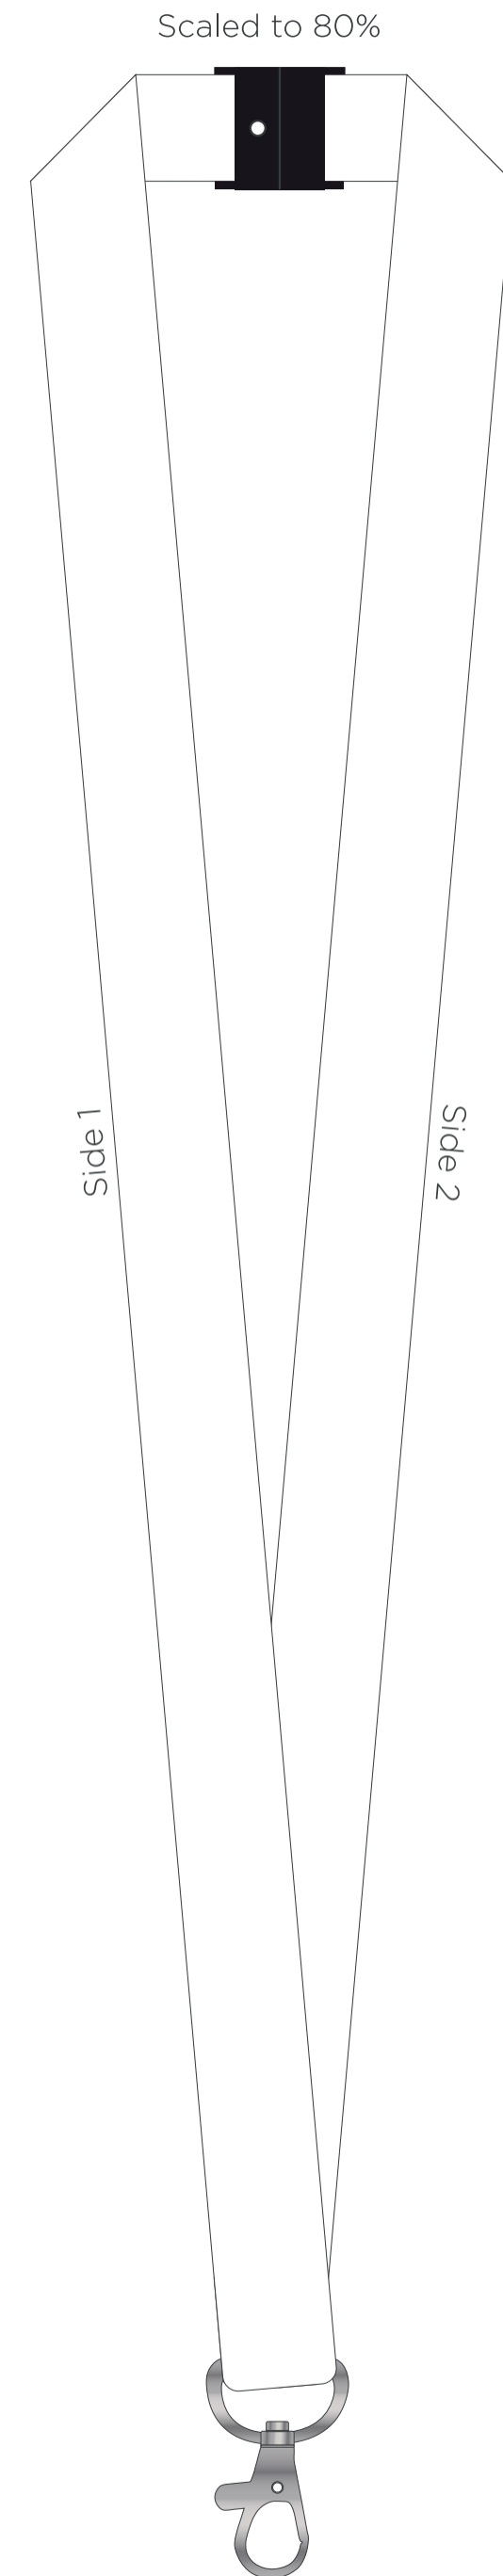

LANYARD FULL COLOUR

20x900mm - Dog Clip

By submitting your approval of the artwork; You agree all the details on the artwork are accurate. If you make any changes after your approval, you will be financially responsible for what has been produced & timelines may be affected. Due to differing screen resolutions, the colours in the template are a guide. The Pantones denoted in the artwork will be used for matching, but the colours of the final product may have a max variance of 5-10%

Base Colour

(Full colour)

Print Option

(Front & back as standard)

Material

Attachments

Copyright
 Copyright 2024, CCL Industries (UK) Limited all rights reserved. All content and their selection and arrangement on this proof is the copyright of CCL Industries (UK) Limited or its licensors. All brand names, product and service names and titles used in this proof are trademarks, trade names or service marks and their permitted use by CCL Industries (UK) Limited or their third party suppliers.