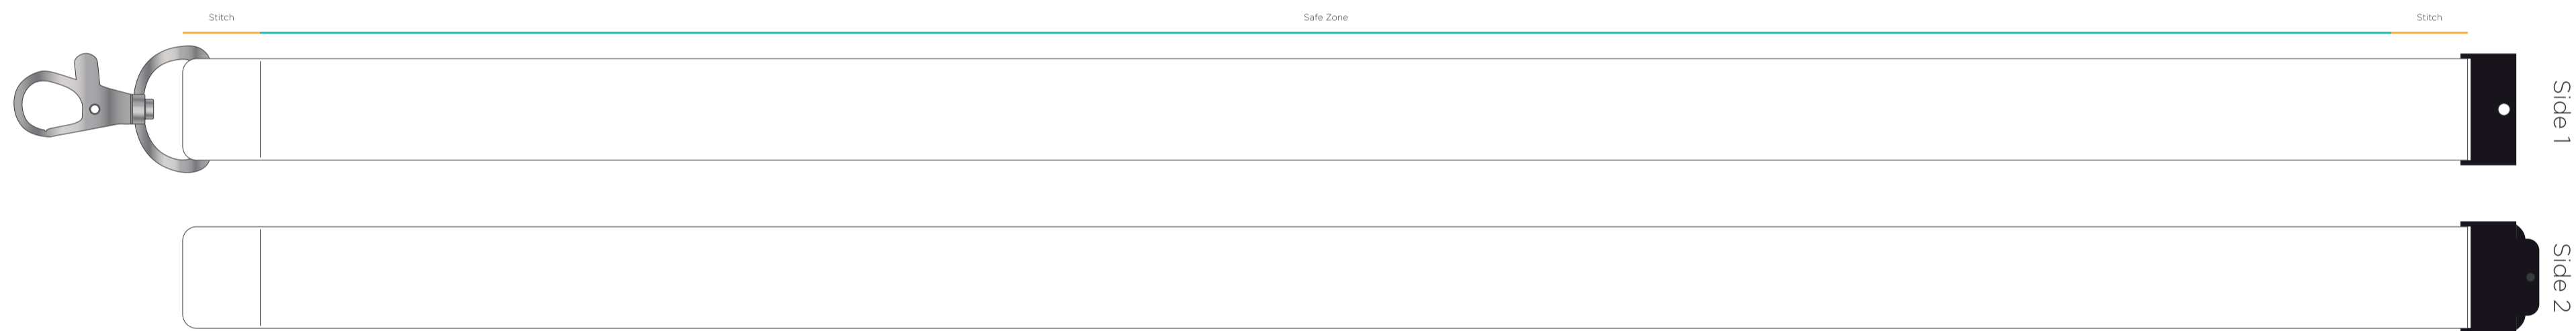

LANYARD FULL COLOUR

20x900mm - Dog Clip

By submitting your approval of the artwork; You agree all the details on the artwork are accurate. If you make any changes after your approval, you will be financially responsible for what has been produced & timelines may be affected. Due to differing screen resolutions, the colours in the template are a guide. The Pantones denoted in the artwork will be used for matching, but the colours of the final product may have a max variance of 5-10%

Base Colour

(Full colour)

Print Option

(Front & back as standard)

Material

Attachments

Copyright
 Copyright 2024, CCL Industries (UK) Limited all rights reserved. All content and their selection and arrangement on this proof is the copyright of CCL Industries (UK) Limited or its licensors. All brand names, product and service names and titles used in this proof are trademarks, trade names or service marks and their permitted use by CCL Industries (UK) Limited or their third party suppliers.