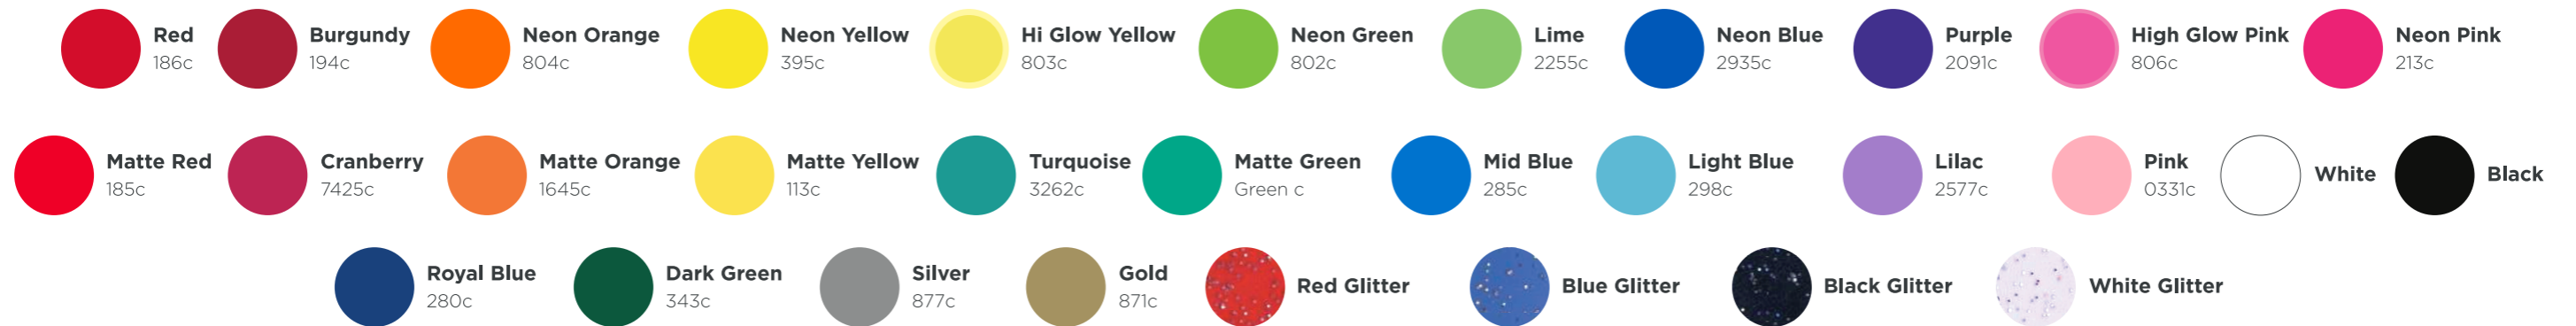

VINYL WRISTBAND

L Shape

By submitting your approval of the artwork; You agree all the details on the artwork are accurate. If you make any changes after your approval, you will be financially responsible for what has been produced & timelines may be affected. Due to differing screen resolutions, the colours in the template are a guide. The Pantones denoted in the artwork will be used for matching, but the colours of the final product may have a max variance of 5-10%

Band Colour
(Stock band colours)

Copyright

Copyright 2024, CCL Industries (UK) Limited all rights reserved. All content and their selection and arrangement on this proof is the copyright of CCL Industries (UK) Limited or its licensors. All brand names, product and service names and titles used in this proof are trademarks, trade names or service marks and their permitted use by CCL Industries (UK) Limited or their third party suppliers.